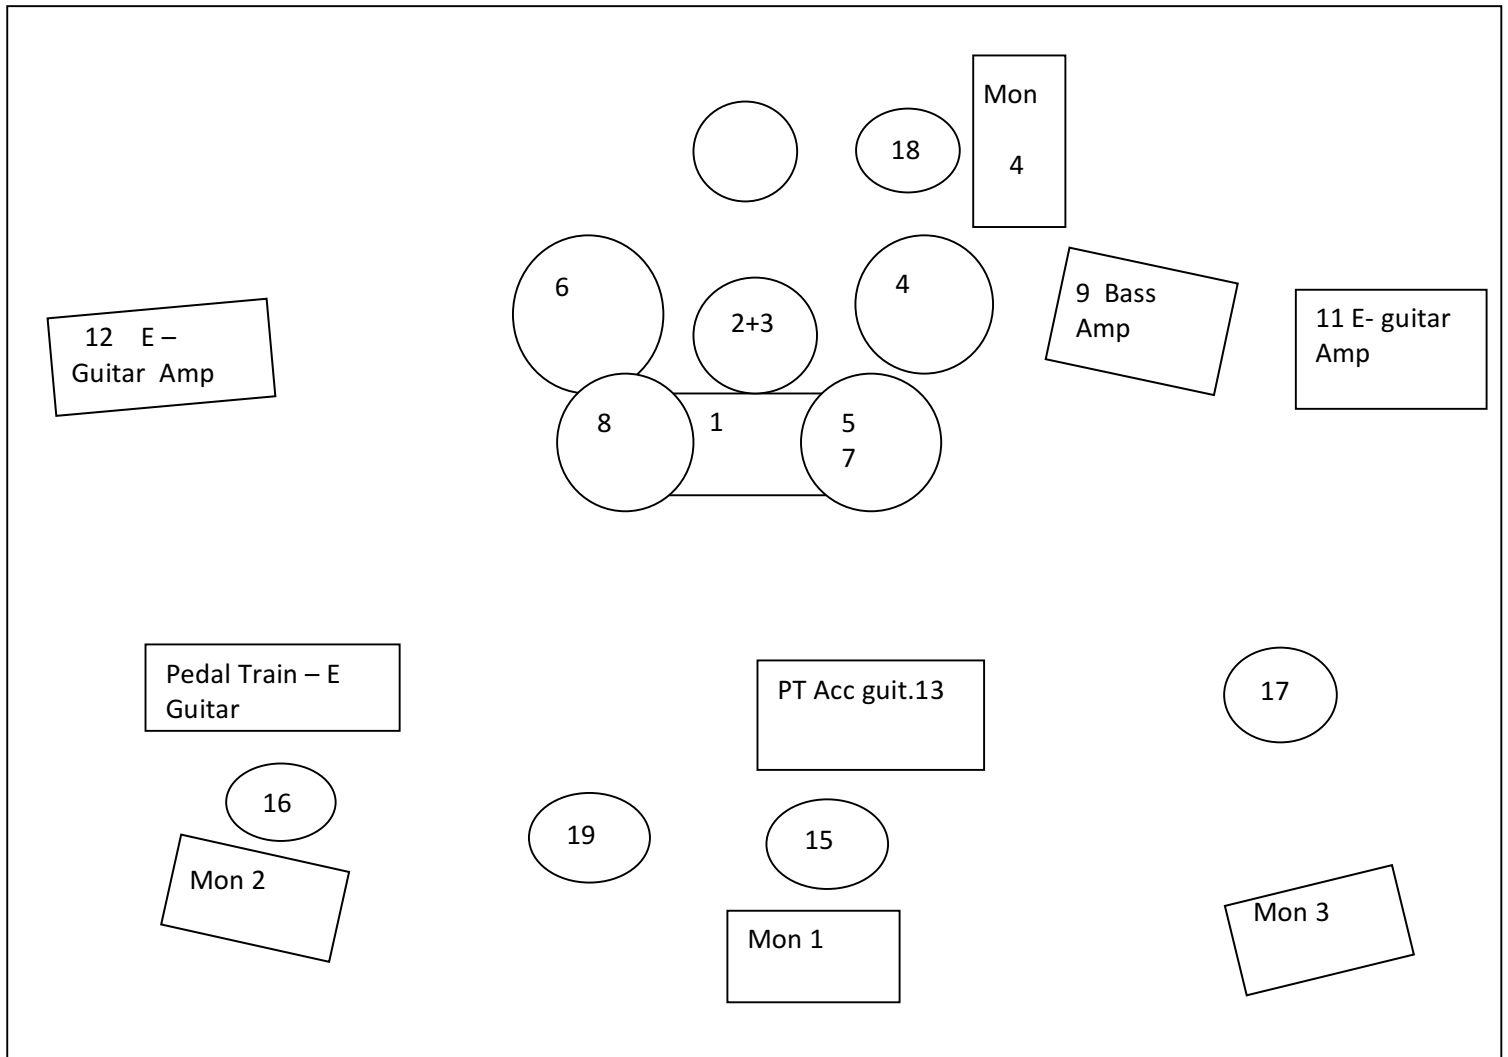

Stage Plan - The Monotrol Kid

- | | | |
|-----|-----------------|--|
| 1: | Bass Drum | : e902 or D112 |
| 2: | Snare | : SM57 |
| 3: | Snare | : SM57 |
| 4: | Hi-Hat | : SM57 |
| 5: | Right Tom | : SM57 |
| 6: | Floor Tom | : SM57 |
| 7: | Overhead 1 | : C430 or equivalent |
| 8: | Overhead 2 | : C430 or equivalent |
| 9: | Bass Guitar | : D/I |
| 10: | Bass Guitar | : P2 or equivalent |
| 11: | Electric Guitar | : SM57 |
| 12: | Electric Guitar | : e906 |
| 13: | Acc Guitar | : D/I (onboard PedalTrain) (Provided by artist) |
| 14: | | |
| 15: | Lead Vocals | : AKG -D7 (Provided by Artist) |
| 16: | Backing 1 | : SM58 |
| 17: | Backing 2 | : SM58 |
| 18: | Backing 3 | : SM58 |